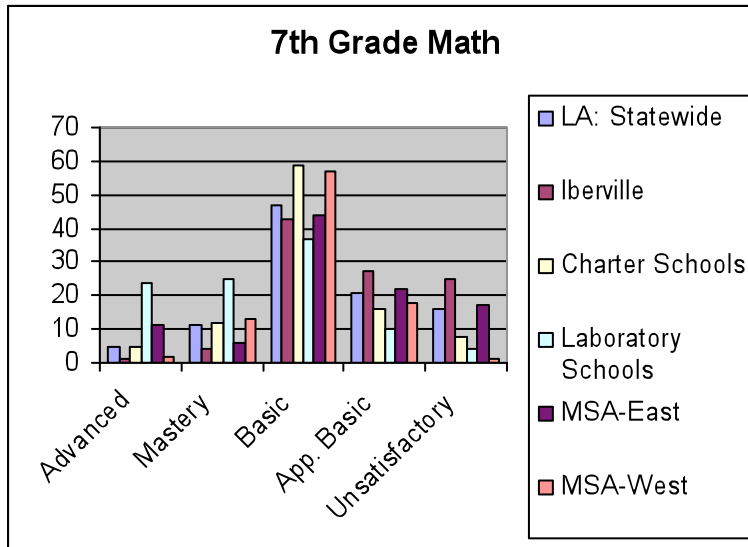

Iberville Parish Math, Science, and Arts Academy Presentation of Scores/Student Achievement

7th Grade English Language Arts	Advanced	Mastery	Basic	App. Basic	Unsatisfactory
LA: Statewide	4	14	44	26	12
Iberville	3	7	34	39	17
Charter Schools	4	16	52	24	4
Laboratory Schools	15	31	42	10	2
MSA-East	17	0	39	44	0
MSA West	9	22	55	13	2