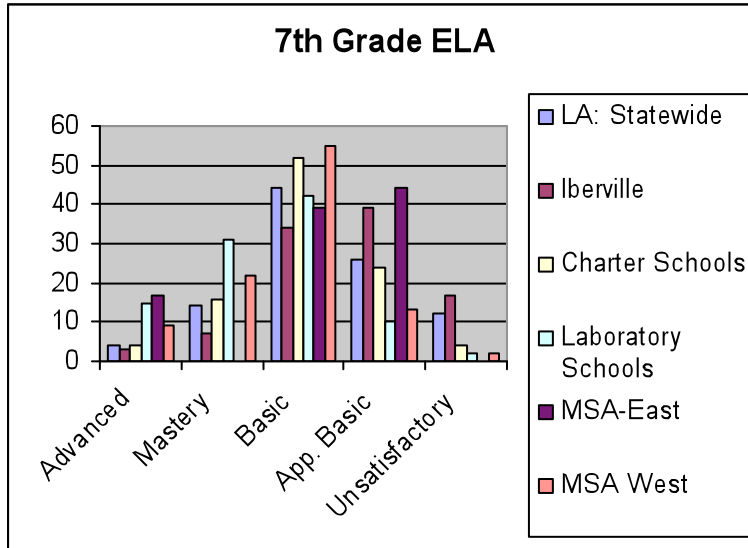

Iberville Parish Math, Science, and Arts Academy Presentation of Scores/Student Achievement

7th Grade English Language Arts	Advanced	Mastery	Basic	App. Basic	Unsatisfactory
LA: Statewide	4	14	44	26	12
Iberville	3	7	34	39	17
Charter Schools	4	16	52	24	4
Laboratory Schools	15	31	42	10	2
MSA-East	17	0	39	44	0
MSA West	9	22	55	13	2