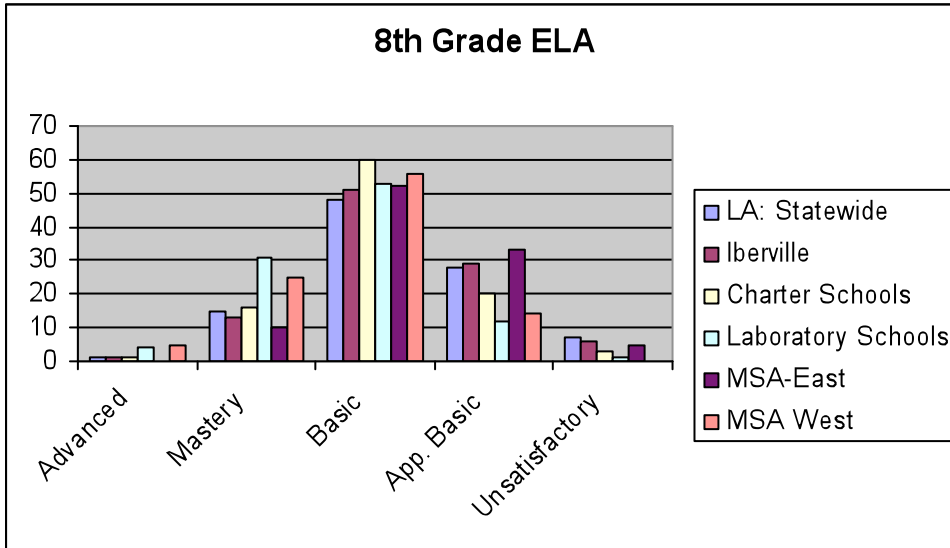

Iberville Parish Math, Science, and Arts Academy Presentation of Scores/Student Achievement

8th Grade ELA	Advanced	Mastery	Basic	App. Basic	Unsatisfactory
LA: Statewide	1	15	48	28	7
Iberville	1	13	51	29	6
Charter Schools	1	16	60	20	3
Laboratory Schools	4	31	53	12	1
MSA-East	0	10	52	33	5
MSA West	5	25	56	14	0