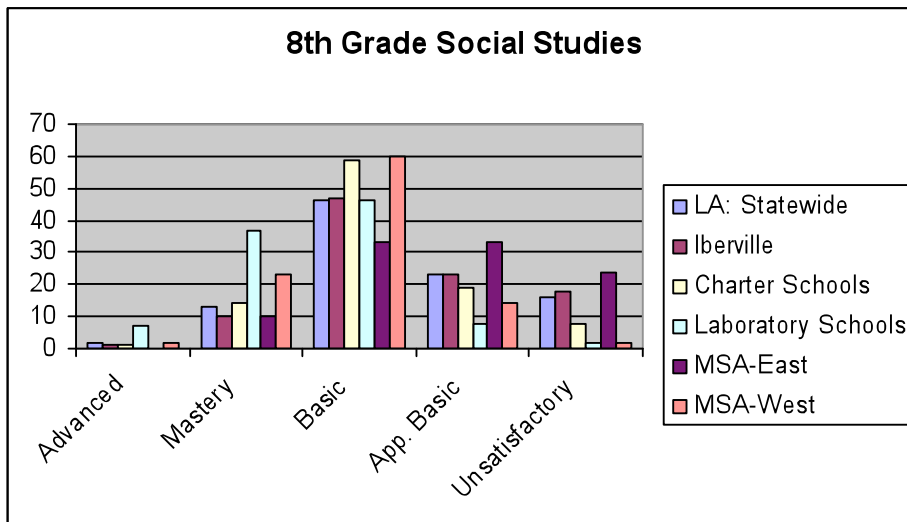

8th Grade Social Studies	Advanced	Mastery	Basic	App. Basic	Unsatisfactory
LA: Statewide	2	13	46	23	16
Iberville	1	10	47	23	18
Charter Schools	1	14	59	19	8
Laboratory Schools	7	37	46	8	2
MSA-East	0	10	33	33	24
MSA-West	2	23	60	14	2