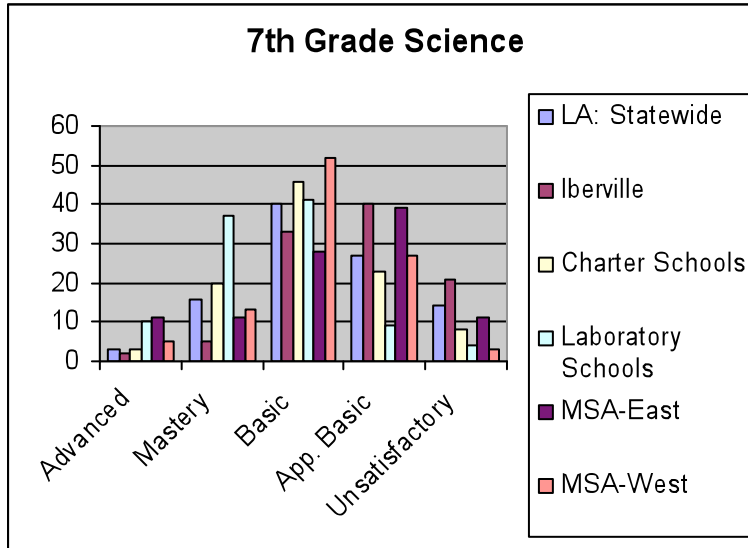

Iberville Parish Math, Science, and Arts Academy Presentation of Scores/Student Achievement

7th Grade Science	Advanced	Mastery	Basic	App. Basic	Unsatisfactory
LA: Statewide	3	16	40	27	14
Iberville	2	5	33	40	21
Charter Schools	3	20	46	23	8
Laboratory Schools	10	37	41	9	4
MSA-East	11	11	28	39	11
MSA-West	5	13	52	27	3