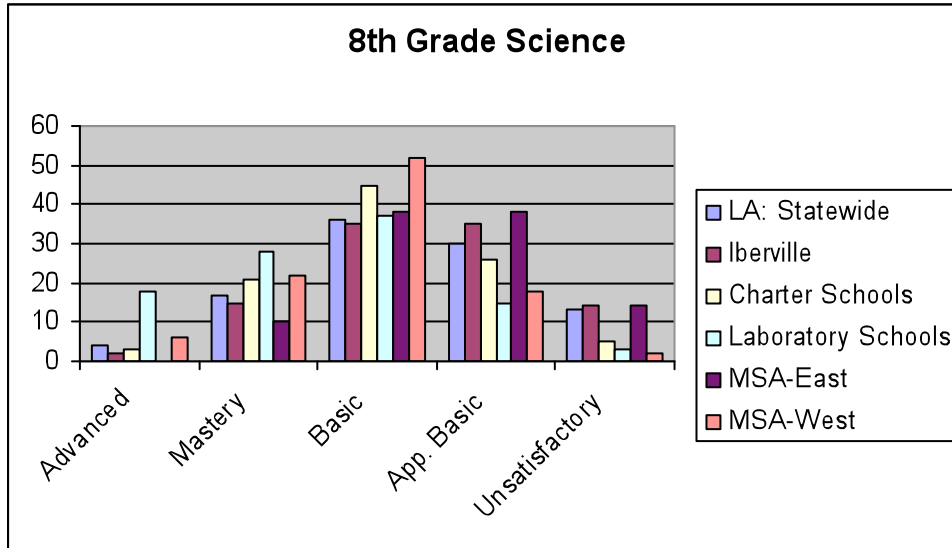

Iberville Parish Math, Science, and Arts Academy Presentation of Scores/Student Achievement

8th Grade Science	Advanced	Mastery	Basic	App. Basic	Unsatisfactory
LA: Statewide	4	17	36	30	13
Iberville	2	15	35	35	14
Charter Schools	3	21	45	26	5
Laboratory Schools	18	28	37	15	3
MSA-East	0	10	38	38	14
MSA-West	6	22	52	18	2