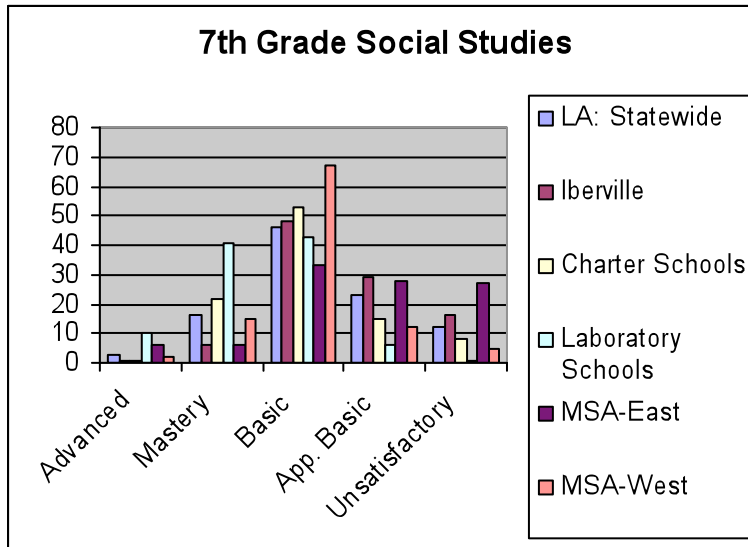

7th Grade Social Studies	Advanced	Mastery	Basic	App. Basic	Unsatisfactory
LA: Statewide	3	16	46	23	12
Iberville	1	6	48	29	16
Charter Schools	1	22	53	15	8
Laboratory Schools	10	41	43	6	1
MSA-East	6	6	33	28	27
MSA-West	2	15	67	12	5