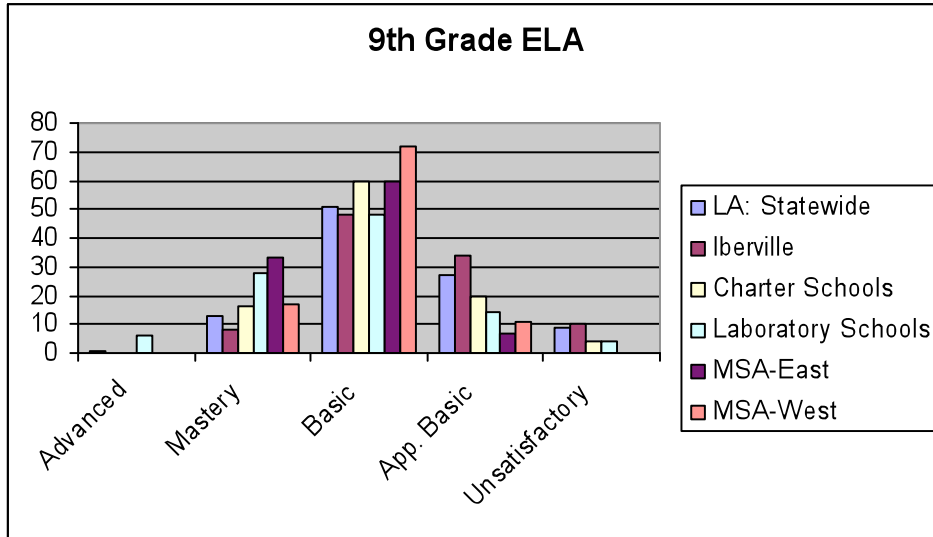

Iberville Parish Math, Science, and Arts Academy Presentation of Scores/Student Achievement

9th Grade ELA	Advanced	Mastery	Basic	App. Basic	Unsatisfactory
LA: Statewide	1	13	51	27	9
Iberville	0	8	48	34	10
Charter Schools	0	16	60	20	4
Laboratory Schools	6	28	48	14	4
MSA-East	0	33	60	7	0
MSA-West	0	17	72	11	0