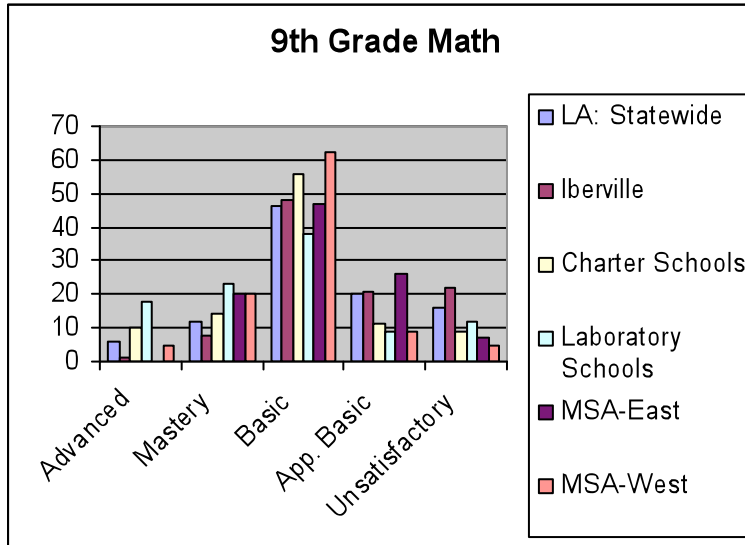

9th Grade Math	Advanced	Mastery	Basic	App. Basic	Unsatisfactory
LA: Statewide	6	12	46	20	16
Iberville	1	8	48	21	22
Charter Schools	10	14	56	11	9
Laboratory Schools	18	23	38	9	12
MSA-East	0	20	47	26	7
MSA-West	5	20	62	9	5