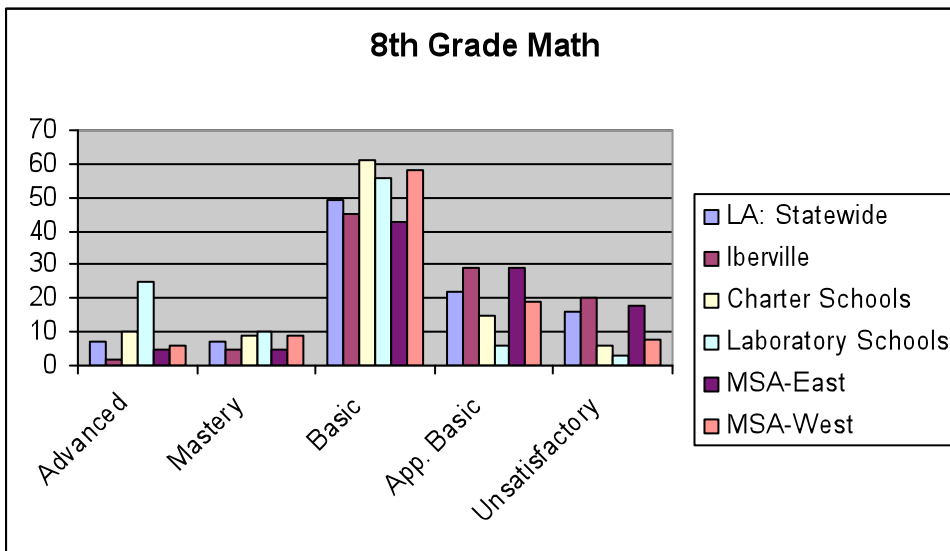

8th Grade Math	Advanced	Mastery	Basic	App. Basic	Unsatisfactory
LA: Statewide	7	7	49	22	16
Iberville	2	5	45	29	20
Charter Schools	10	9	61	15	6
Laboratory Schools	25	10	56	6	3
MSA-East	5	5	43	29	18
MSA-West	6	9	58	19	8